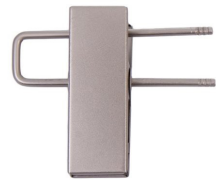

SIDE BAR SHAPES & FINISHES

Side Bar No. 264

Matt black painted side clip, 60x20 mm

Side Bar No. 265

Old brass side clip, 60x20 mm

Side Bar No. 271

Nickel-plated side clip, 60x20 mm  
mounted on a U-rod

Side Bar No. 272

Matt Nickel-plated side clip, 60x20 mm  
mounted on a U-rod

Side Bar No. 277

Brass-plated side clip, 60x20 mm  
mounted on a U-rod

Side Bar No. 275

Black nickel-plated side clip, 60x20 mm  
mounted on a U-rod